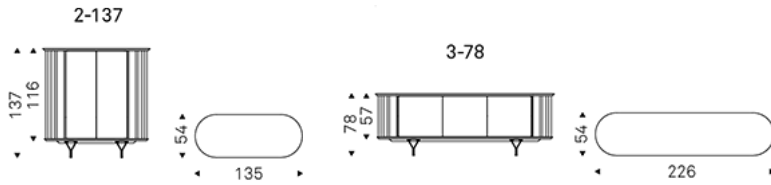

COSTES

Design: Tosca Design

Product description

Sideboard with wooden frame in Canaletto walnut (NC) or burned oak (RB). Metal inserts in bronze (GFM18) embossed lacquered. Base in bronze (GFM18) embossed lacquered steel. Internal shelves in fumé glass. Optional: led light.

COSTES

Design: Tosca Design

Dimension

COSTES

Design: Tosca Design

Finishes: details

metal

GFM18 bronze
embossed